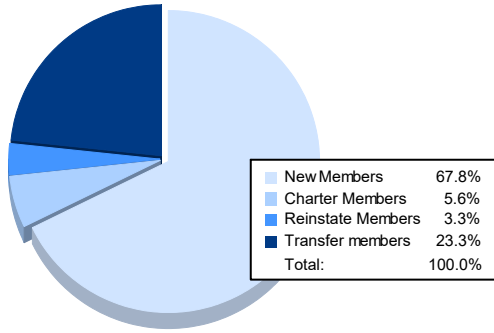

Year	New Clubs	Dropped Clubs	Gain/ Loss Clubs	New Members	Charter Members	Reinstate Members	Transfer Members	Total Member Added	Total Members Dropped	Gain/ Loss Members
2016-2017	2	1	1	131	48	9	9	197	184	13
2017-2018	0	2	-2	133	4	2	10	149	209	-60
2018-2019	1	0	1	145	26	8	11	190	204	-14
2019-2020	0	0	0	113	3	4	31	151	203	-52
2020-2021	0	2	-2	61	5	3	21	90	179	-89
<b>Average</b>	<b>1</b>	<b>1</b>	<b>0</b>	<b>117</b>	<b>17</b>	<b>5</b>	<b>16</b>	<b>155</b>	<b>196</b>	<b>-40</b>

### Membership Composition June 2021 Cumulative