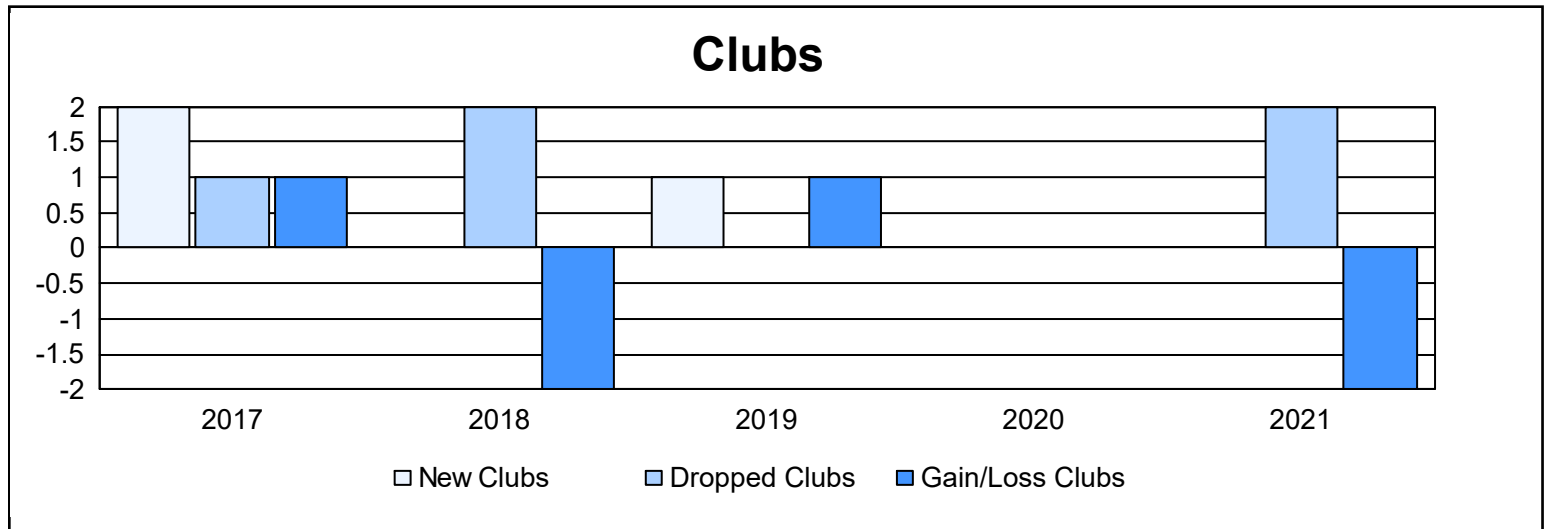

Year	New Clubs	Dropped Clubs	Gain/ Loss Clubs	New Members	Charter Members	Reinstate Members	Transfer Members	Total Member Added	Total Members Dropped	Gain/ Loss Members
2016-2017	2	1	1	131	48	9	9	197	184	13
2017-2018	0	2	-2	133	4	2	10	149	209	-60
2018-2019	1	0	1	145	26	8	11	190	204	-14
2019-2020	0	0	0	113	3	4	31	151	203	-52
2020-2021	0	2	-2	61	5	3	21	90	179	-89
<b>Average</b>	<b>1</b>	<b>1</b>	<b>0</b>	<b>117</b>	<b>17</b>	<b>5</b>	<b>16</b>	<b>155</b>	<b>196</b>	<b>-40</b>

### Membership Composition June 2021 Cumulative