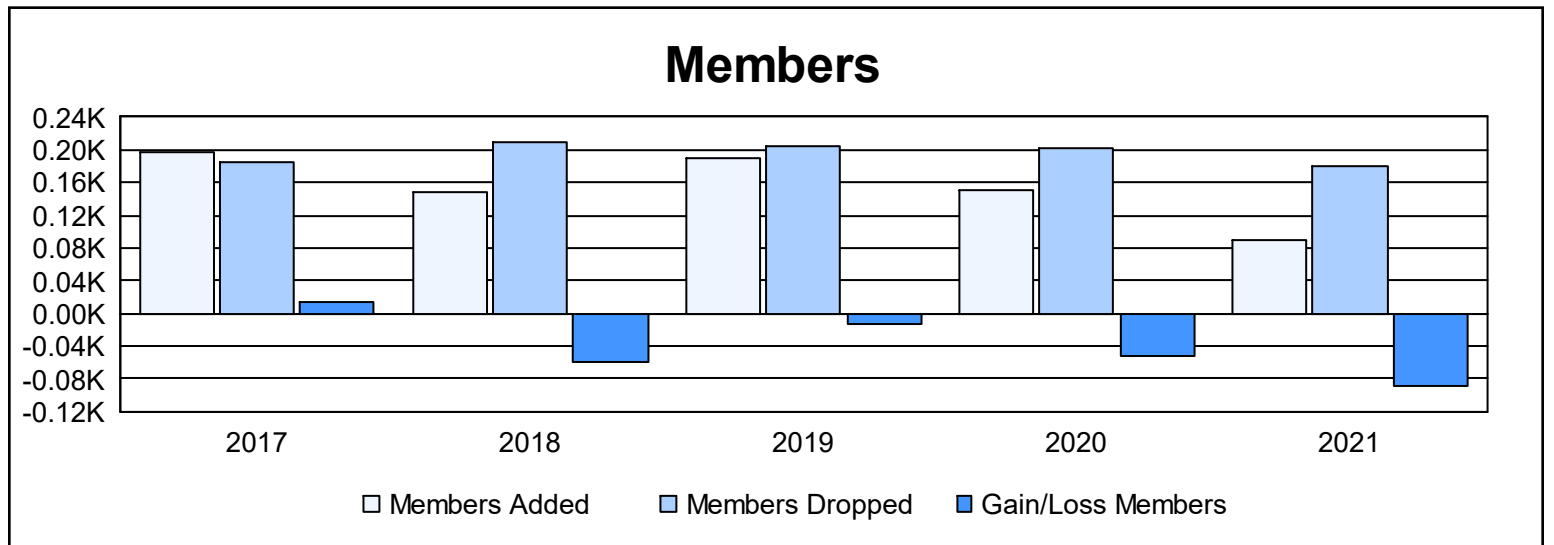

Year	New Clubs	Dropped Clubs	Gain/ Loss Clubs	New Members	Charter Members	Reinstate Members	Transfer Members	Total Member Added	Total Members Dropped	Gain/ Loss Members
2016-2017	2	1	1	131	48	9	9	197	184	13
2017-2018	0	2	-2	133	4	2	10	149	209	-60
2018-2019	1	0	1	145	26	8	11	190	204	-14
2019-2020	0	0	0	113	3	4	31	151	203	-52
2020-2021	0	2	-2	61	5	3	21	90	179	-89
<b>Average</b>	<b>1</b>	<b>1</b>	<b>0</b>	<b>117</b>	<b>17</b>	<b>5</b>	<b>16</b>	<b>155</b>	<b>196</b>	<b>-40</b>

### Membership Composition June 2021 Cumulative